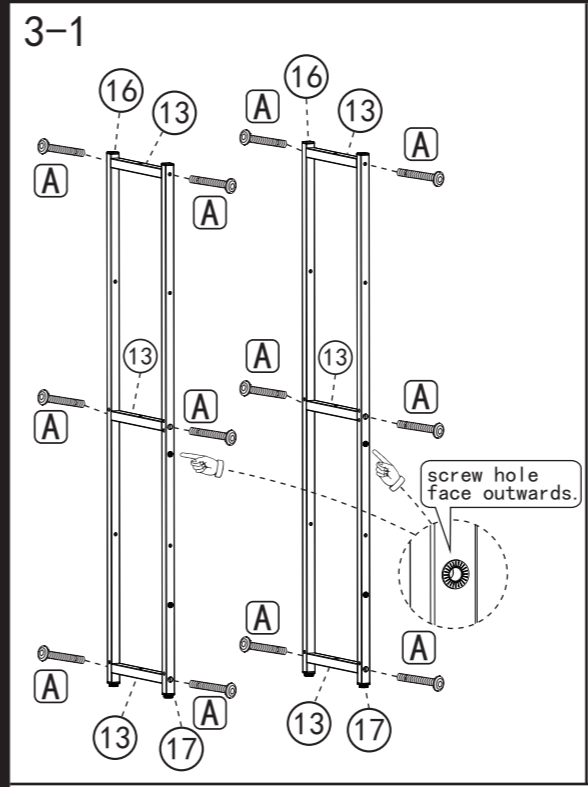

TERAVES

Model : CD-Ass01
V2.0

Build Your Dream House!

CONTACT US:

@Teraves2019

www.teraveshome.com

support@teraveshome.com

①x1 	②x1 	③x1 	④x2 	⑤x2 	⑥x2 	⑦x1 	
⑧x1 	⑨x1 	⑩x1 	⑪x3 	⑫x2 	⑬x6 	⑭x3 	
⑮x1 	⑯x2 	⑰x2 	⑱x2 	Ax39 M6X45	Bx14 M6X35	Cx19 M6X45	
Dx1 M6X65	Ex4 	Fx2 	Gx2 	Tx8 	Hx24 	Jx4 	

Installation tips:

1. Please distinguish all parts according to the instruction before assembly.
2. Take note that screws can't be tightened until finishing the whole assembling.

2-3 The book stand can be used independently. Two installation methods are provided to meet your different needs.