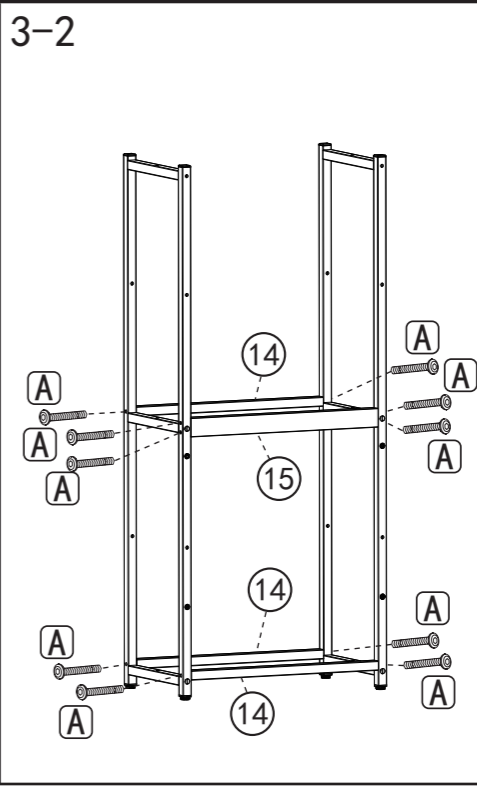

TERAVES

Model : CD-Ass01
V2.0

Build Your Dream House!

CONTACT US:

@Teraves2019

www.teraveshome.com

support@teraveshome.com

①x1 	②x1 	③x1 	④x2 	⑤x2 	⑥x2 	⑦x1 	
⑧x1 	⑨x1 	⑩x1 	⑪x3 	⑫x2 	⑬x6 	⑭x3 	
⑮x1 	⑯x2 	⑰x2 	⑱x2 	Ax39 M6X45	Bx14 M6X35	Cx19 M6X45	
Dx1 M6X65	Ex4 	Fx2 	Gx2 	Tx8 	Hx24 	Jx4 	

Installation tips:

1. Please distinguish all parts according to the instruction before assembly.
2. Take note that screws can't be tightened until finishing the whole assembling.

2-3 The book stand can be used independently. Two installation methods are provided to meet your different needs.