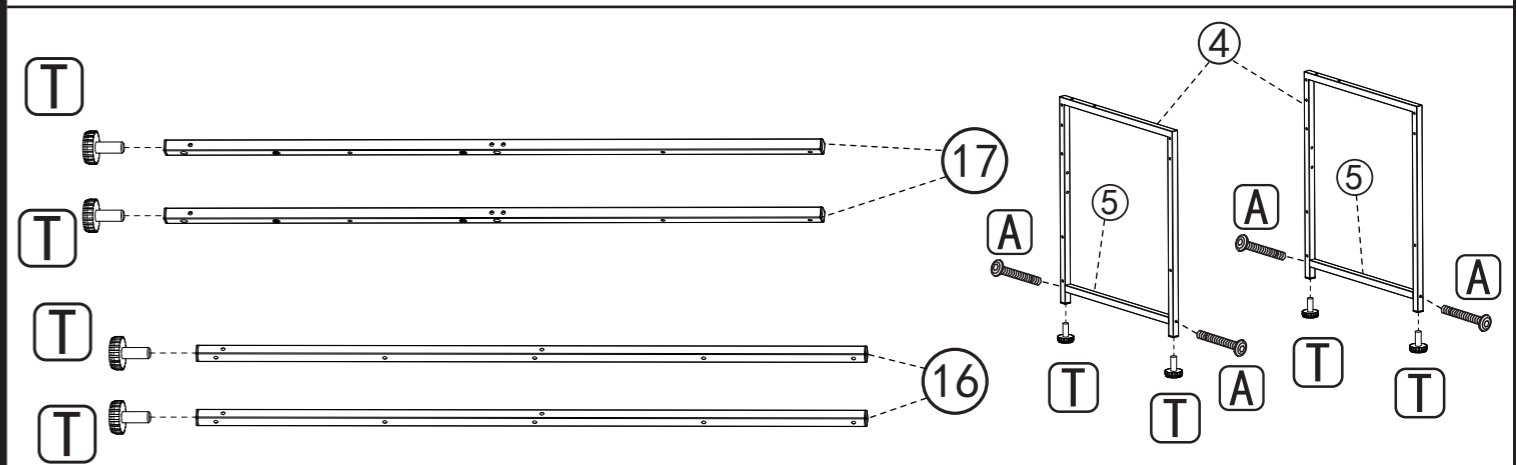

TERAVES

Model : CD-Ass01
V2.0

Build Your Dream House!

CONTACT US:

@Teraves2019

www.teraveshome.com

support@teraveshome.com

①x1 	②x1 	③x1 	④x2 	⑤x2 	⑥x2 	⑦x1 	
⑧x1 	⑨x1 	⑩x1 	⑪x3 	⑫x2 	⑬x6 	⑭x3 	
⑮x1 	⑯x2 	⑰x2 	⑱x2 	Ax39 M6X45	Bx14 M6X35	Cx19 M6X45	
Dx1 M6X65	Ex4 	Fx2 	Gx2 	Tx8 	Hx24 	Jx4 	

Installation tips:

1. Please distinguish all parts according to the instruction before assembly.
2. Take note that screws can't be tightened until finishing the whole assembling.

2-3 The book stand can be used independently. Two installation methods are provided to meet your different needs.