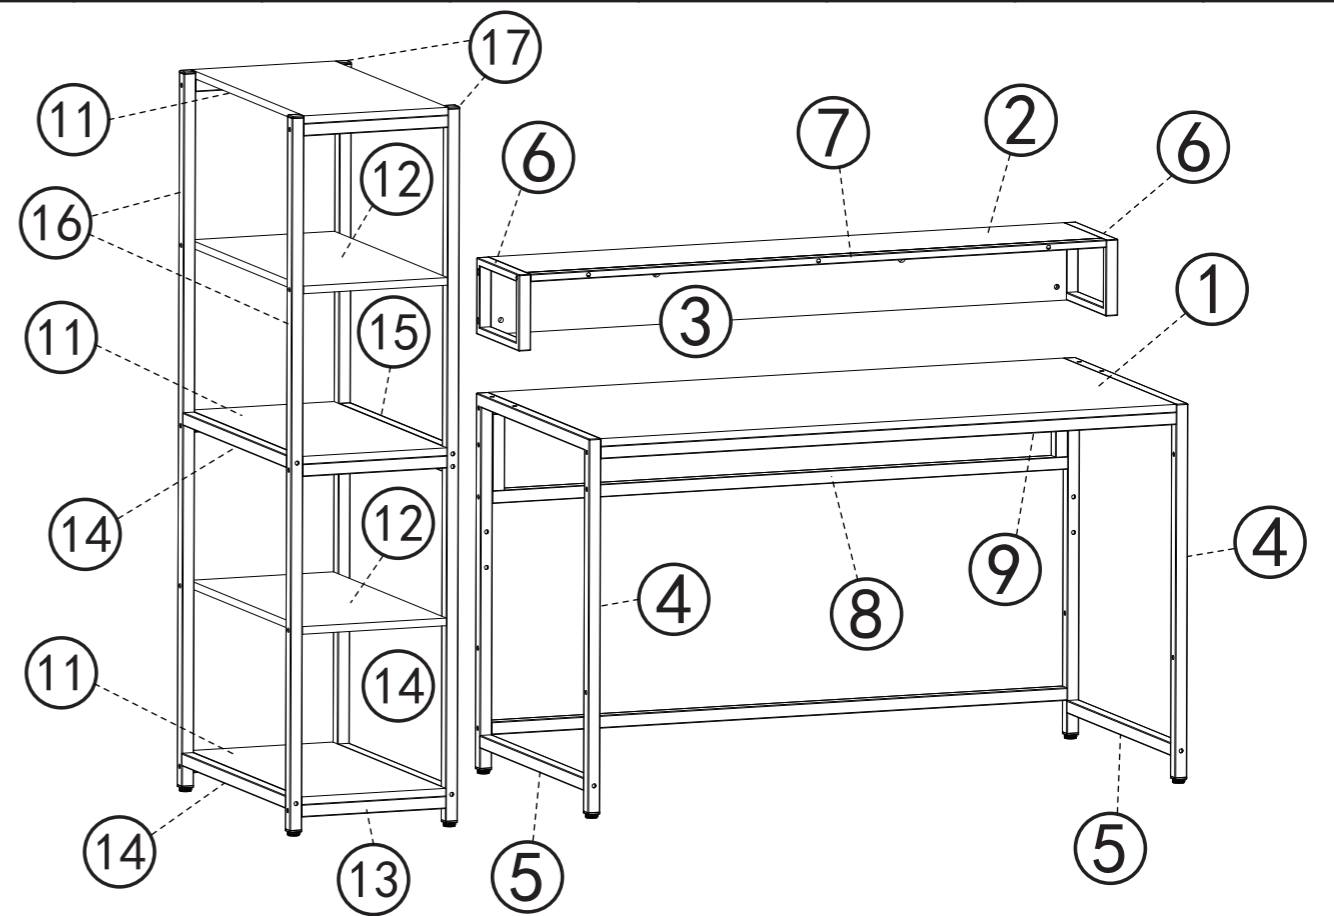

TERAVES

Model : CD-Ass01
V2.0

Build Your Dream House!

CONTACT US:

@Teraves2019

www.teraveshome.com

support@teraveshome.com

①x1 	②x1 	③x1 	④x2 	⑤x2 	⑥x2 	⑦x1 	
⑧x1 	⑨x1 	⑩x1 	⑪x3 	⑫x2 	⑬x6 	⑭x3 	
⑮x1 	⑯x2 	⑰x2 	⑱x2 	Ax39 M6X45	Bx14 M6X35	Cx19 M6X45	
Dx1 M6X65	Ex4 	Fx2 	Gx2 	Tx8 	Hx24 	Jx4 	

Installation tips:

1. Please distinguish all parts according to the instruction before assembly.
2. Take note that screws can't be tightened until finishing the whole assembling.

2-3 The book stand can be used independently. Two installation methods are provided to meet your different needs.

3-4 The bookshelf can be used independently, and be sure to use 18 and C to fix it on the wall to prevent it falling down.

4. Bookshelves and desk can be used in combination, and they can be reversible assembly to meet different usage requirements.