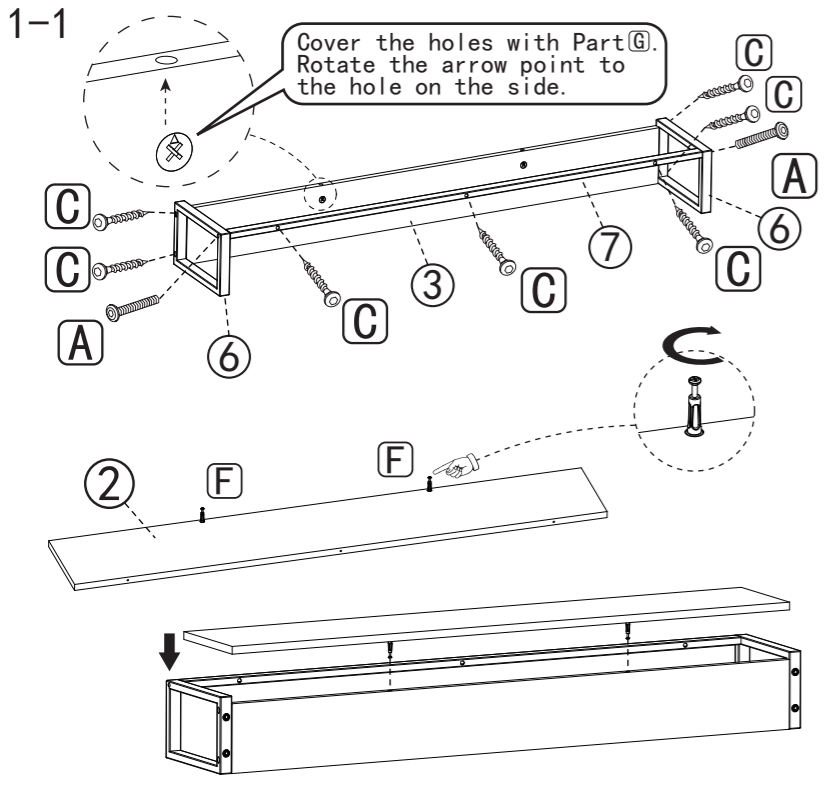

TERAVES

Model : CD-Ass01
V2.0

Build Your Dream House!

CONTACT US:

@Teraves2019

www.teraveshome.com

support@teraveshome.com

①x1 	②x1 	③x1 	④x2 	⑤x2 	⑥x2 	⑦x1 	
⑧x1 	⑨x1 	⑩x1 	⑪x3 	⑫x2 	⑬x6 	⑭x3 	
⑮x1 	⑯x2 	⑰x2 	⑱x2 	Ax39 M6X45	Bx14 M6X35	Cx19 M6X45	
Dx1 M6X65	Ex4 	Fx2 	Gx2 	Tx8 	Hx24 	Jx4 	

Installation tips:

1. Please distinguish all parts according to the instruction before assembly.
2. Take note that screws can't be tightened until finishing the whole assembling.

2-3 The book stand can be used independently. Two installation methods are provided to meet your different needs.