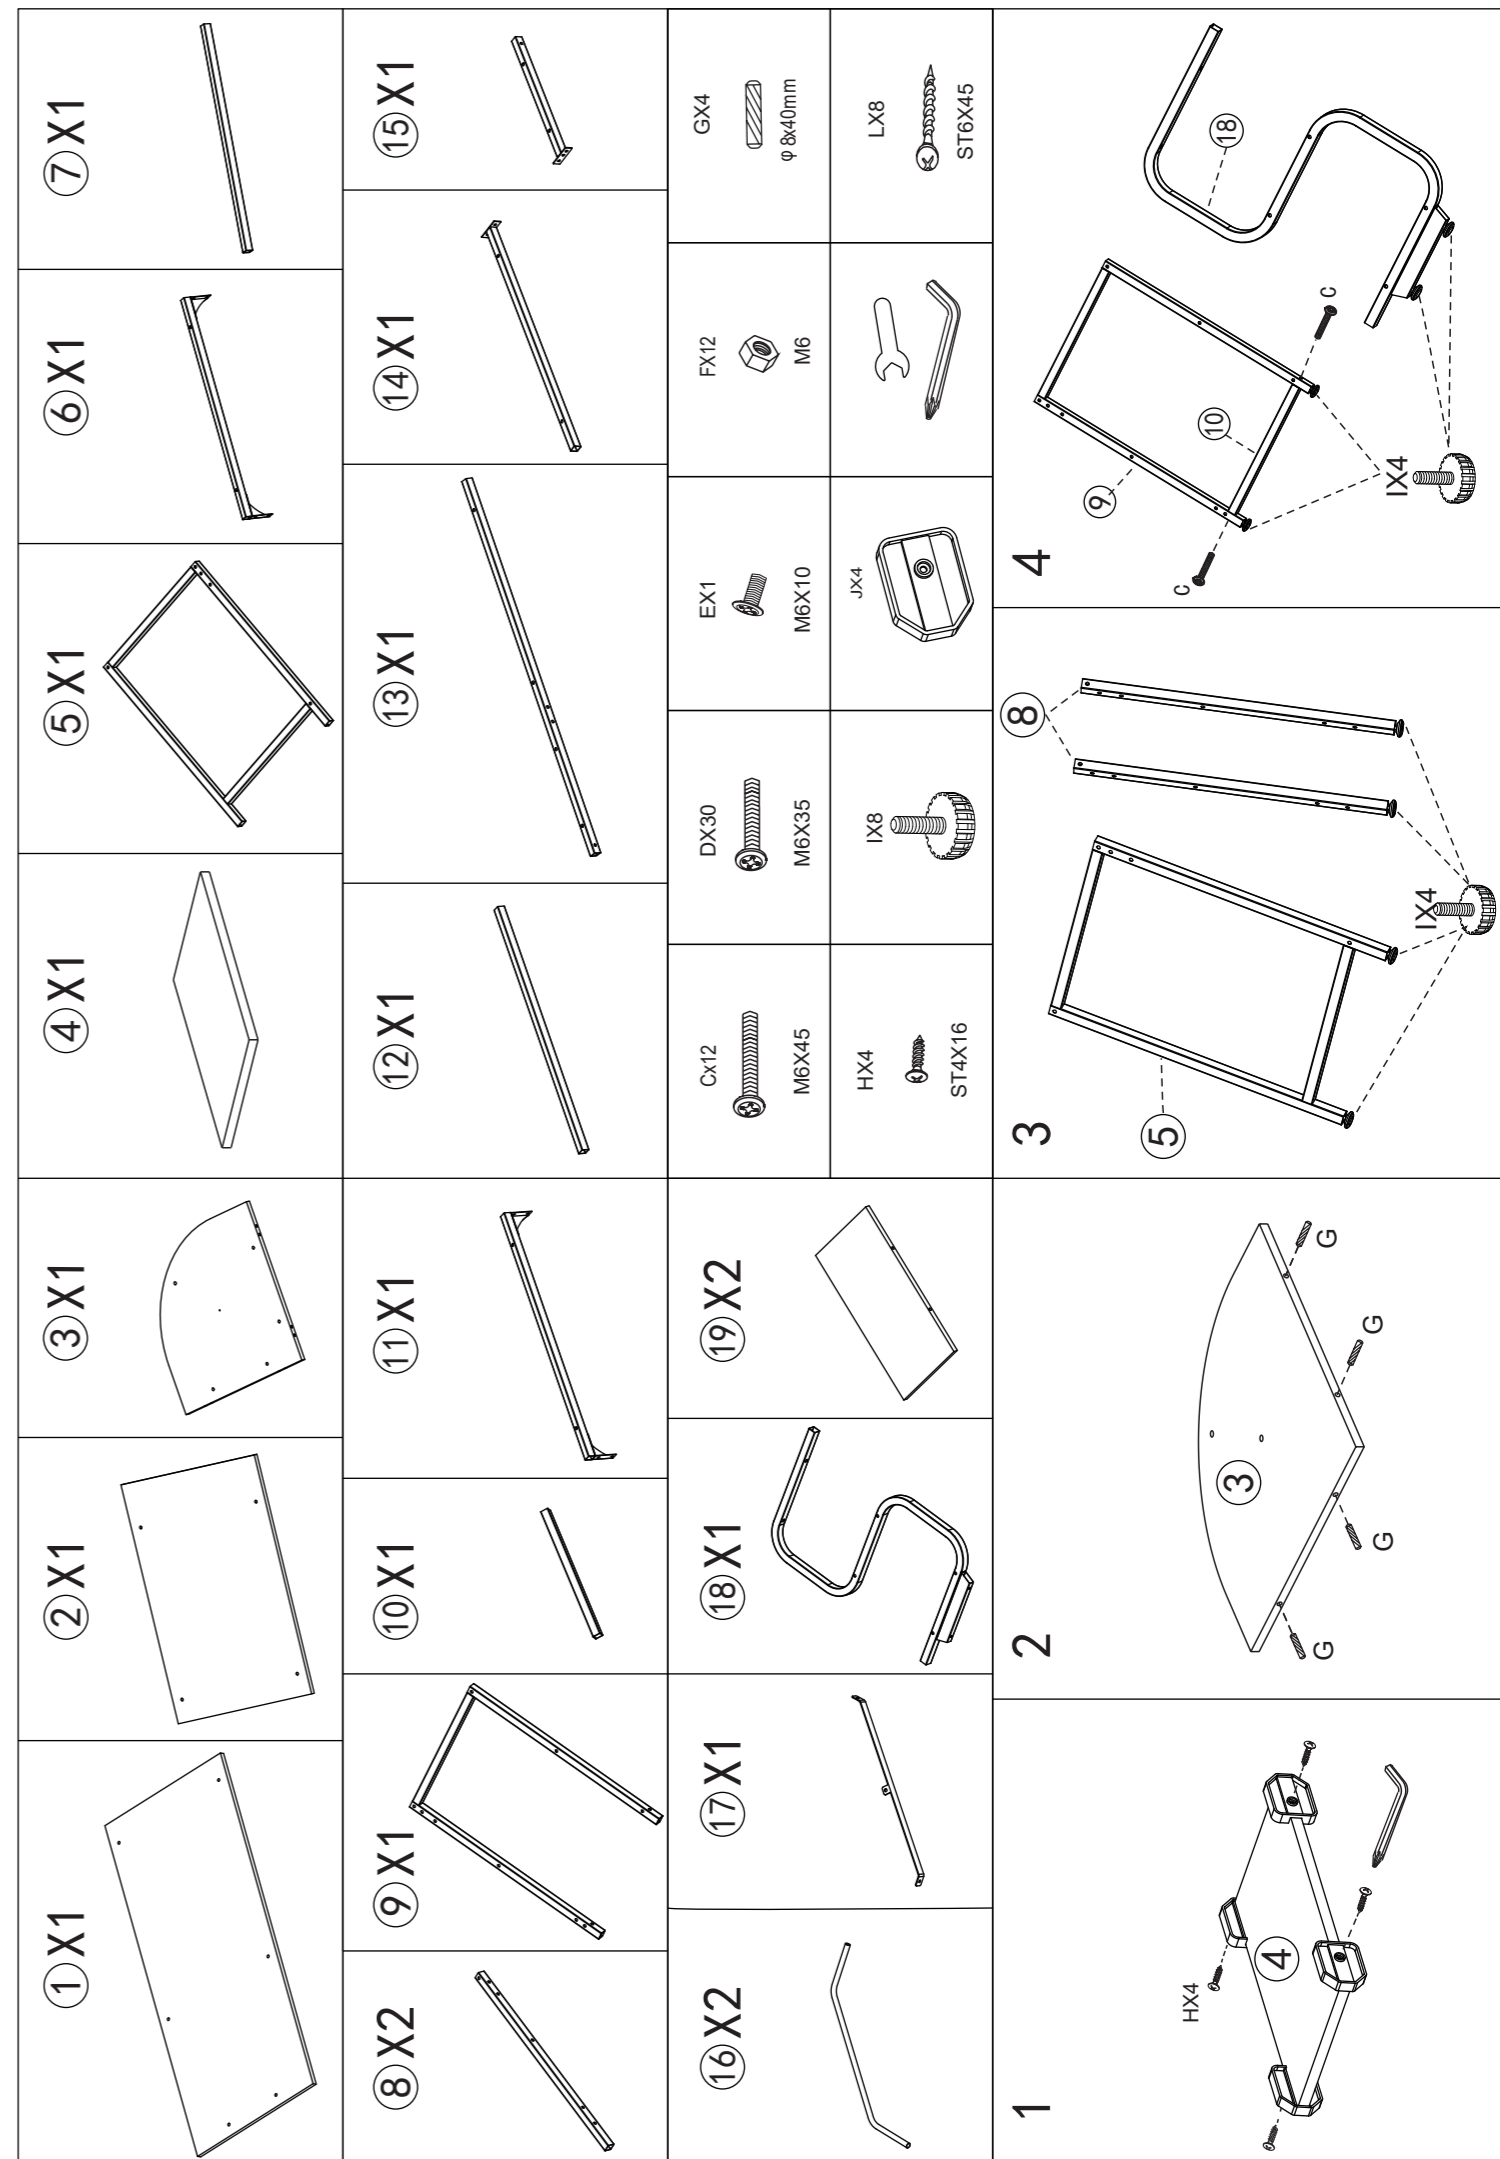

TERAVES

Model : SLUGRIAS

Build Your Dream House!

CONTACT US:

@Teraves2019

www.teraveshome.com

support@teraveshome.com

Installation tips:

Align the fittings and accessories when installing the frame, then tighten the screws. When installing the board, first screw all the screw holes and tighten them.

Program A

Program B